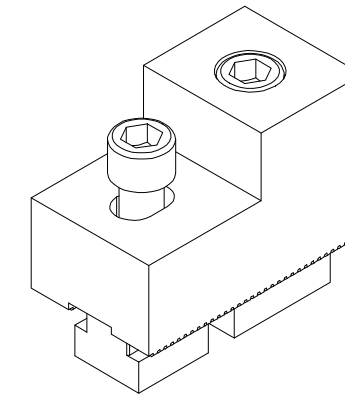

Product code: RMRC-S31

Product code: LOOK AT THE TABLE

TABLE				
Type	JAW	A Min	A Optimum	A Max
RMC-DSSS3	Smooth	42	45	49
RMC-DSSR3	Serrated	42	45	49

DIMENSIONS

Drawing name	Rev	Date
RMRC-S31_D.dwg		11.3.2026