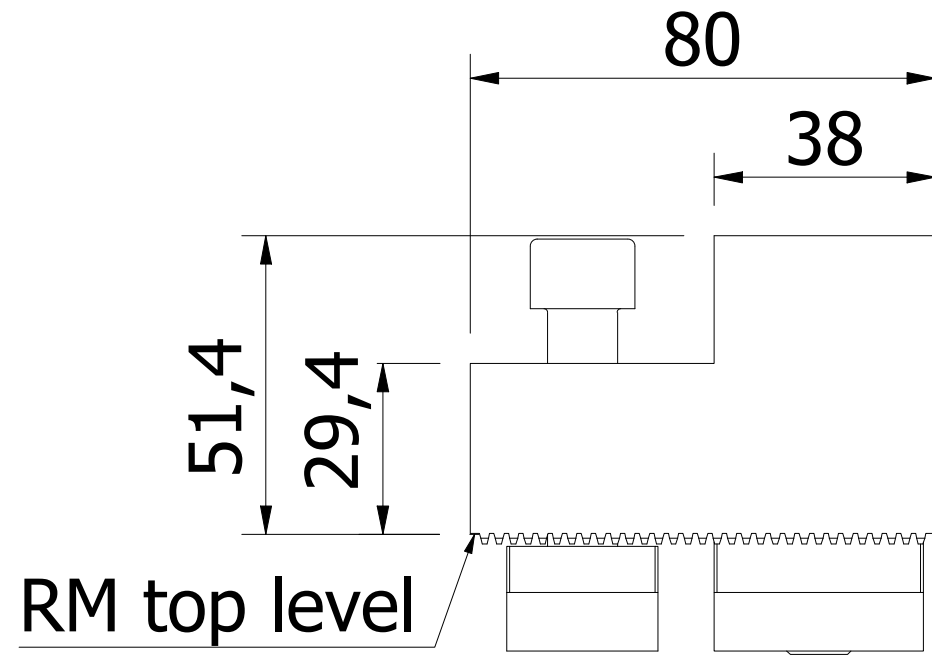

Product code: RMRC-S31

Product code: LOOK AT THE TABLE

TABLE				
Type	JAW	A Min	A Optimum	A Max
RMC-DSSS3	Smooth	42	45	49
RMC-DSSR3	Serrated	42	45	49

DIMENSIONS

Drawing name	Rev	Date
RMRC-S31_D.dwg		11.3.2026