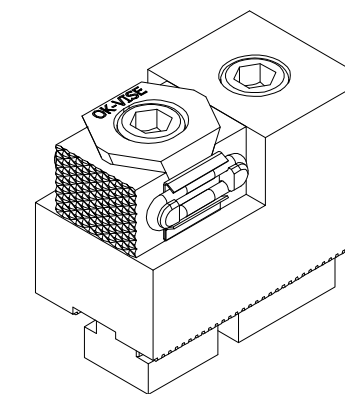

Product code: RMRC-S31

Product code: LOOK AT THE TABLE

TABLE				
Type	JAW	A Min	A Optimum	A Max
RMC-DSSS3	Smooth	42	45	49
RMC-DSSR3	Serrated	42	45	49

DIMENSIONS

Drawing name	Rev	Date
RMRC-S31_D.dwg		11.3.2026