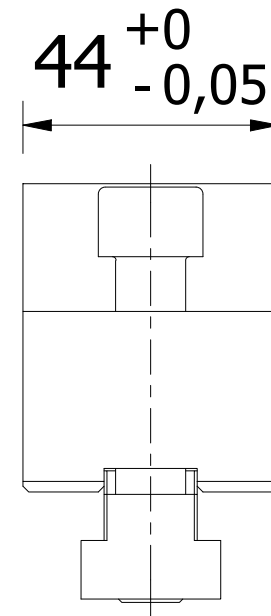

Product code: RMRC-S31

Product code: LOOK AT THE TABLE

TABLE				
Type	JAW	A Min	A Optimum	A Max
RMC-DSSS3	Smooth	42	45	49
RMC-DSSR3	Serrated	42	45	49

DIMENSIONS

Drawing name	Rev	Date
RMRC-S31_D.dwg		11.3.2026