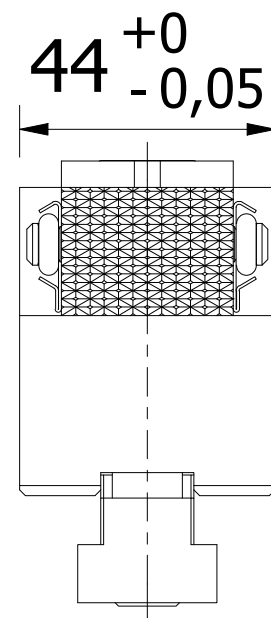

Product code: RMRC-S31

Product code: LOOK AT THE TABLE

TABLE				
Type	JAW	A Min	A Optimum	A Max
RMC-DSSS3	Smooth	42	45	49
RMC-DSSR3	Serrated	42	45	49

DIMENSIONS

Drawing name	Rev	Date
RMRC-S31_D.dwg		11.3.2026