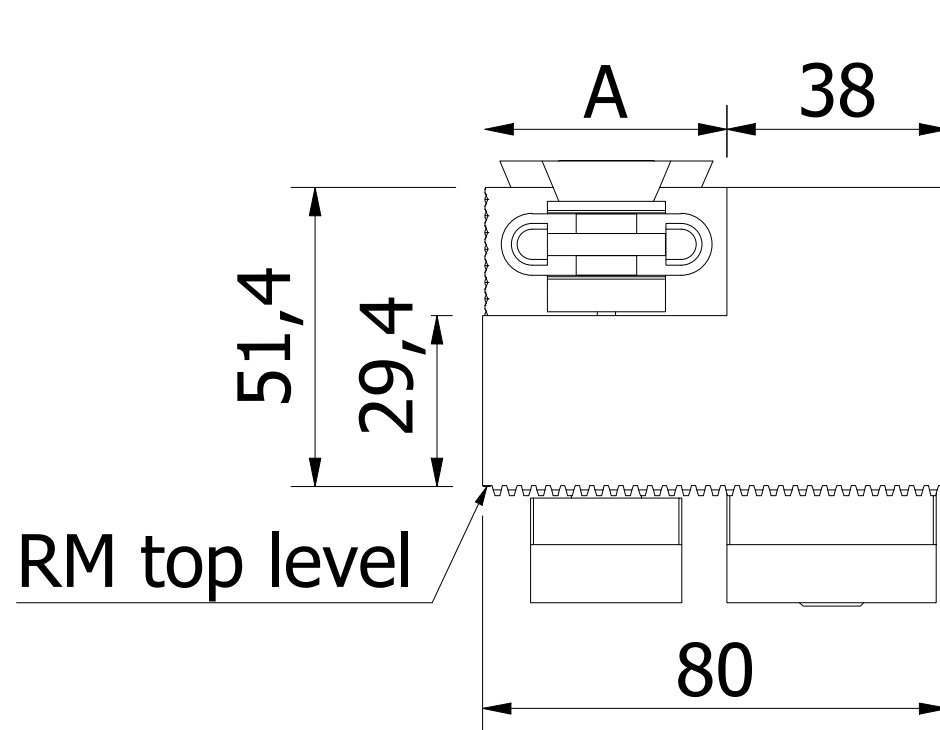

Product code: RMRC-S31

Product code: LOOK AT THE TABLE

TABLE				
Type	JAW	A Min	A Optimum	A Max
RMC-DSSS3	Smooth	42	45	49
RMC-DSSR3	Serrated	42	45	49

DIMENSIONS

Drawing name	Rev	Date
RMRC-S31_D.dwg		11.3.2026