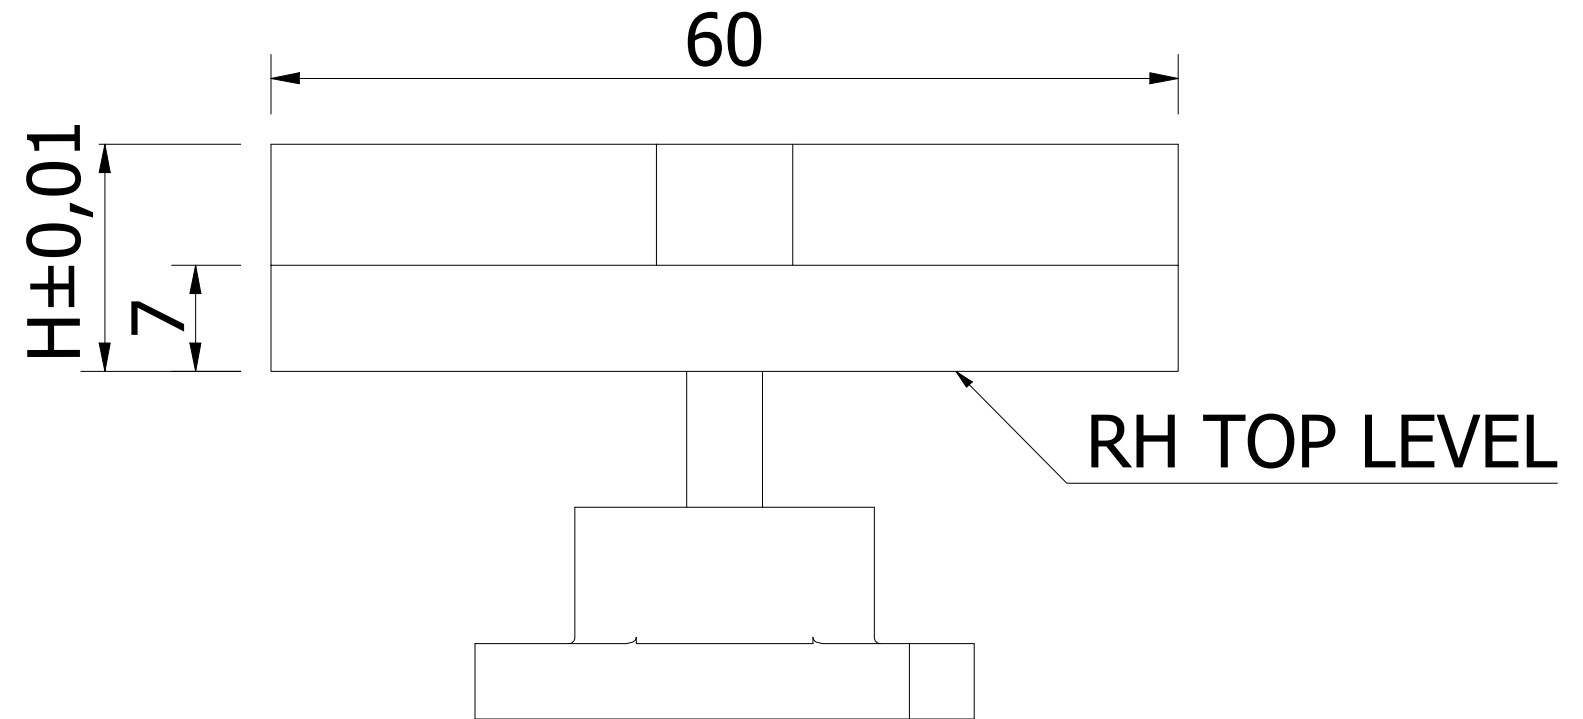

PRODUCT CODE: LOOK TABLE

RHP-1H15

RHP-1H8

TABLE	
Type	H
RHP-1H8	8
RHP-1H15	15

DIMENSIONS

Drawing name	Rev	Date
RHP-1HXX_D.dwg	0	30.12.2025