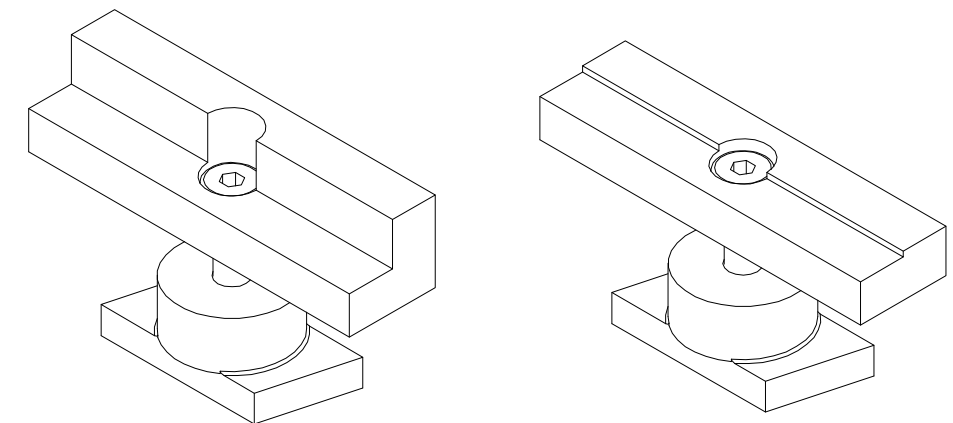

PRODUCT CODE: LOOK TABLE

RHP-1H15

RHP-1H8

TABLE	
Type	H
RHP-1H8	8
RHP-1H15	15

DIMENSIONS

Drawing name	Rev	Date
RHP-1HXX_D.dwg	0	30.12.2025