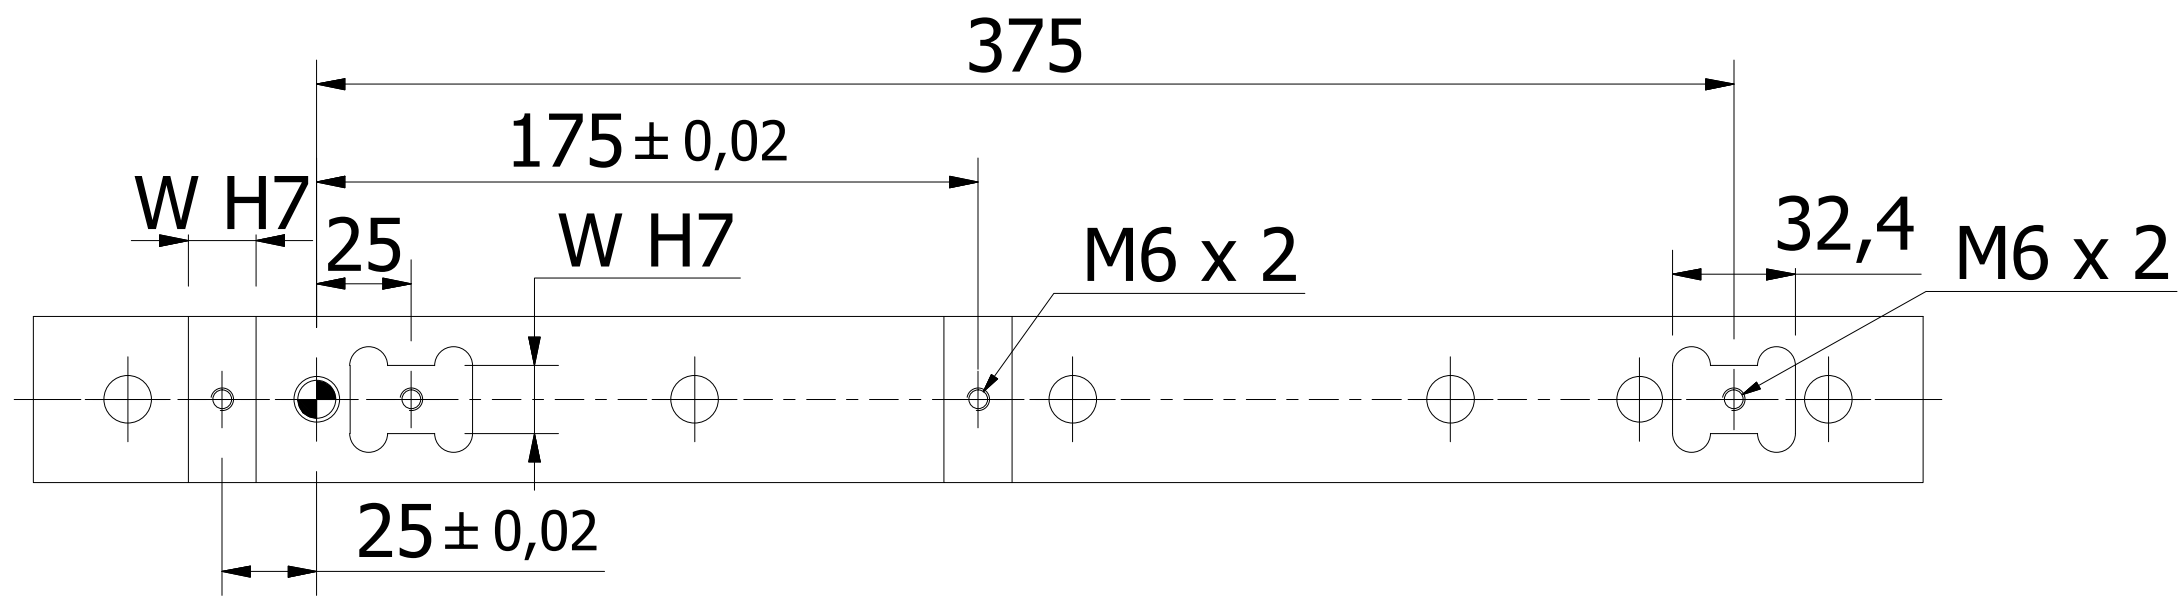

6 5 4 3 2 1

D D

C C

B B

A A

TABLE
W
18mm standard
20mm alternative

DIMENSIONS

Drawing name	Rev	Date
RM-500+M-T1_D.dwg		19.11.2020