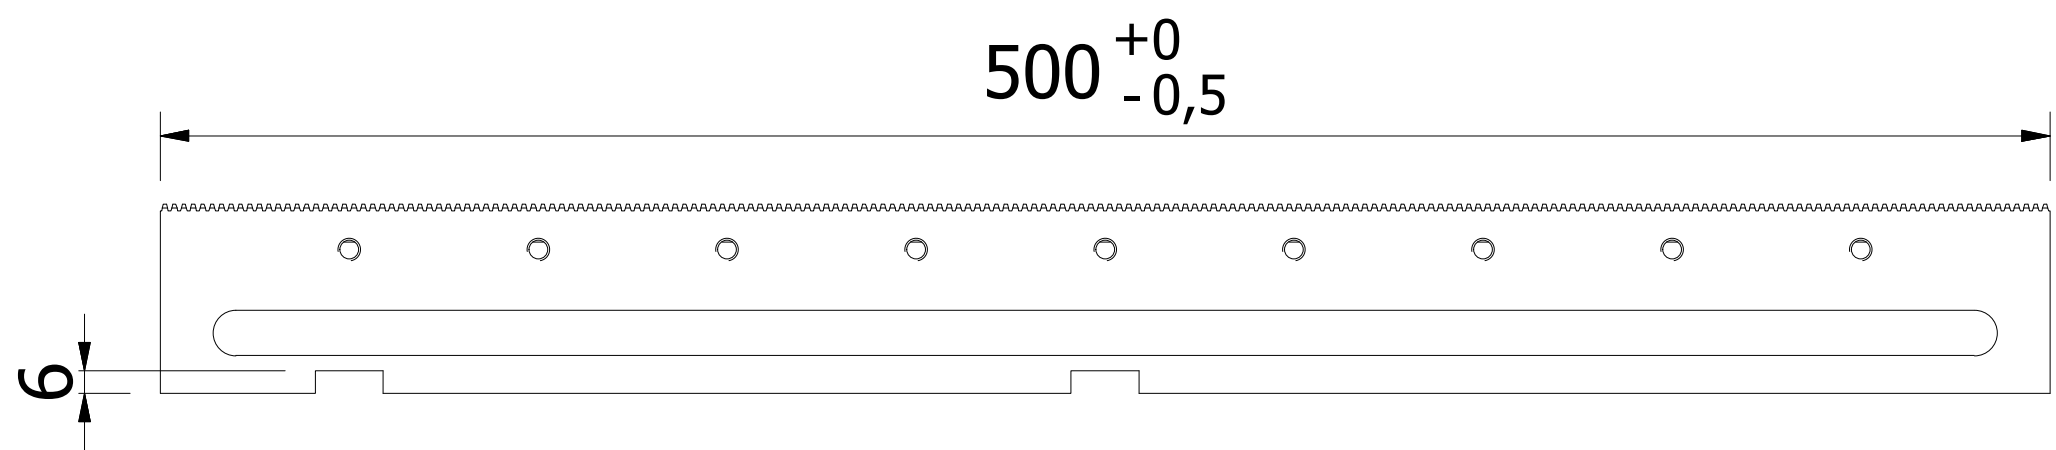

6 5 4 3 2 1

D D

C C

B B

A A

TABLE
W
18mm standard
20mm alternative

DIMENSIONS

Drawing name	Rev	Date
RM-500+M-T1_D.dwg		19.11.2020