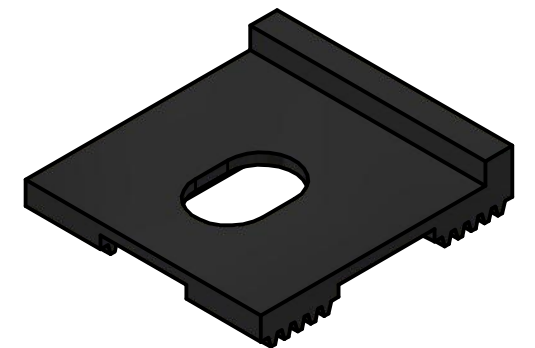

Suitable D-size clamps with short back jaw (smooth or serrated).

DIMENSIONS

| Drawing name | Rev | Date |
|--------------|-----|-----------|
| PDQ-S1_D.dwg | 0 | 19.2.2018 |